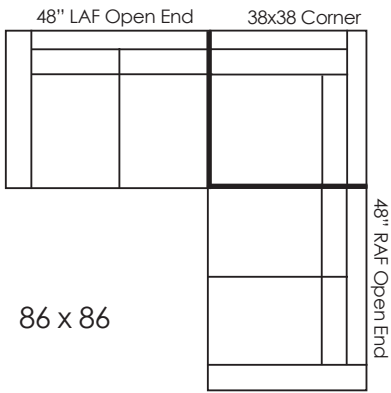

MAGNOLIA CORNER UNIT SECTIONALS