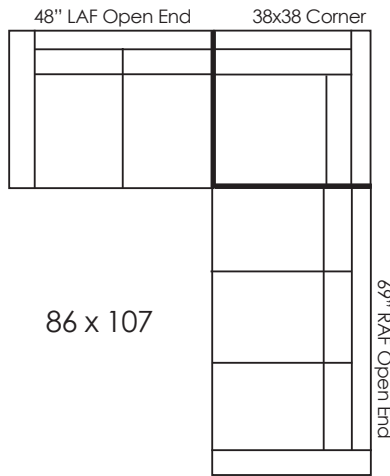

MAGNOLIA CORNER UNIT SECTIONALS