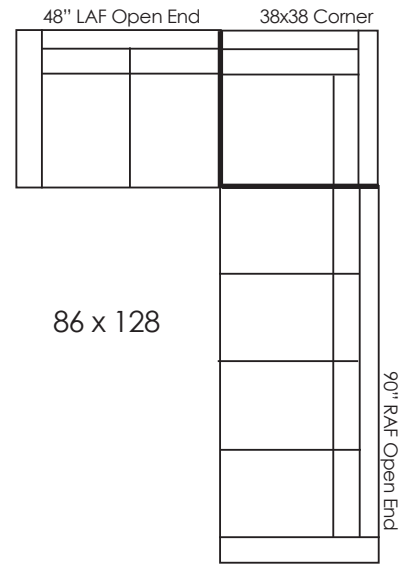

MAGNOLIA CORNER UNIT SECTIONALS