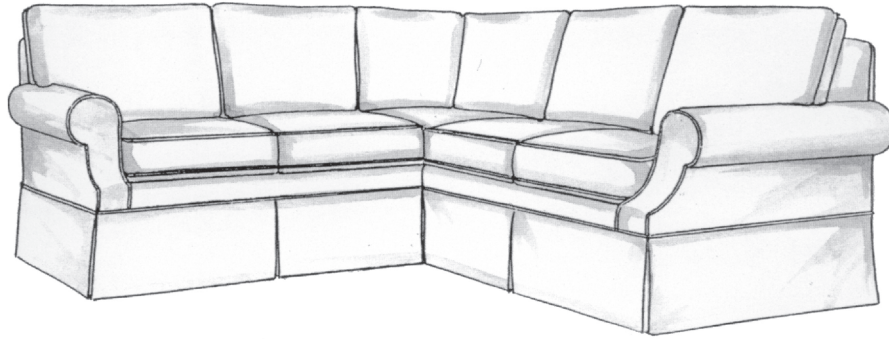

LANCASTER

CUSTOM CRAFTED UPHOLSTERY

MAGNOLIA 8000

D38 H32/36
AH25 SD22 SH20

Correlating Sofas Connie 6500, Emily 7200

Magnolia Seats 21"W • Ask about optional cushion configurations, bench seats and custom sectionals
• Call for Pricing and Yardage Estimates •

MAGNOLIA CORNER UNIT SECTIONALS

MAGNOLIA FULL BACK RETURN SECTIONALS