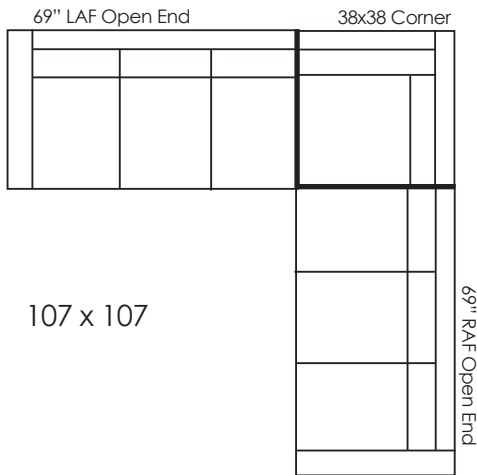

LANCASTER

CUSTOM CRAFTED UPHOLSTERY

MAGNOLIA 8000

D38 H32/36
AH25 SD22 SH20

Correlating Sofas Connie 6500, Emily 7200

Magnolia Seats 21"W • Ask about optional cushion configurations, bench seats and custom sectionals
• Call for Pricing and Yardage Estimates •

MAGNOLIA CORNER UNIT SECTIONALS

MAGNOLIA FULL BACK RETURN SECTIONALS