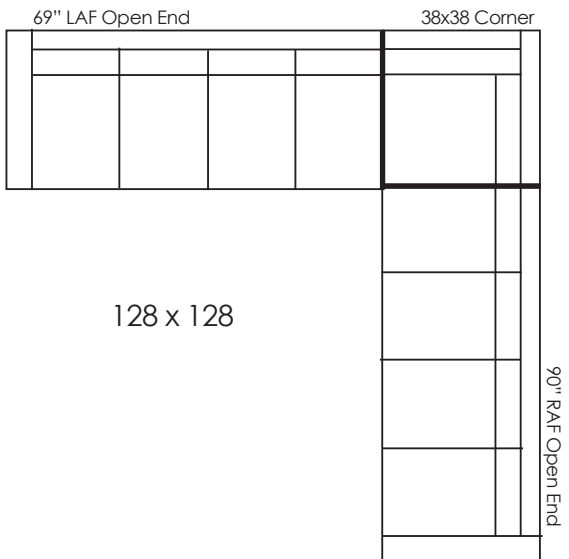

MAGNOLIA CORNER UNIT SECTIONALS