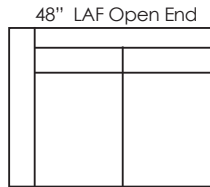

LANCASTER

CUSTOM CRAFTED UPHOLSTERY

MAGNOLIA 8000

D38 H32/36
AH25 SD22 SH20

Correlating Sofas Connie 6500, Emily 7200

Magnolia Seats 21"W • Ask about optional cushion configurations, bench seats and custom sectionals
• Call for Pricing and Yardage Estimates •