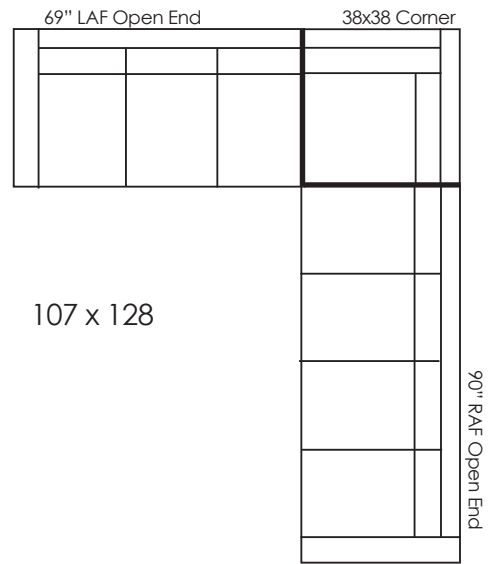

LANCASTER

CUSTOM CRAFTED UPHOLSTERY

MAGNOLIA 8000

D38 H32/36
AH25 SD22 SH20

Correlating Sofas Connie 6500, Emily 7200

Magnolia Seats 21"W • Ask about optional cushion configurations, bench seats and custom sectionals
• Call for Pricing and Yardage Estimates •

MAGNOLIA CORNER UNIT SECTIONALS

MAGNOLIA FULL BACK RETURN SECTIONALS